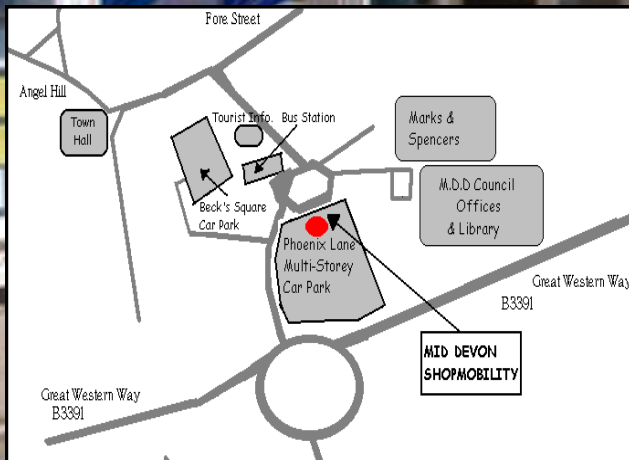

Where is Shopmobility?

We are situated on level 6 of the Tiverton Multi Storey Car Park, Phoenix Lane Tiverton. Parking is free when using Shopmobility.

TDCTA is a registered charity, run by a voluntary management committee.